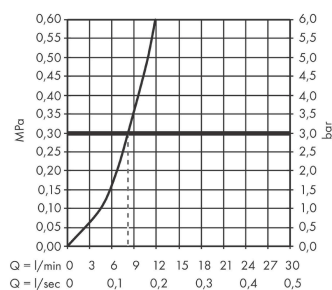

Talis M54

Single lever kitchen mixer 210, pull-out spout, 1jet

Surfaces: **Matt Black** Article Number: **72802670**

Description

product features

- ComfortZone 210
- swivel range adjustable in 4 steps 60°, 110°, 150° or 360°
- normal spray
- quick connect hose
- connection dimension: DN15
- maximum flow rate at 3 bar: 7 l/min
- ceramic cartridge
- connection type: G 3/8 connections
- temperature limitation adjustable
- integrated non-return valve
- suitable for continuous flow water heaters

Technology

Design awards

reddot winner 2020

reddot winner 2021

Product image

Scale drawing

Flowchart

Talis M54
 Single lever kitchen mixer 210, pull-out spout, 1jet
 Surfaces: **Matt Black** Article Number: **72802670**

Exploded Drawing

Year of production: >04/20

Talis M54

Single lever kitchen mixer 210, pull-out spout, 1jet

Surfaces: **Matt Black** Article Number: **72802670**

Spare part list

Year of production: >04/20

Pos.	Description	Article Number	Price	PU
1	spout cpl.	93739670	-	1
2	O-ring 8x2	98112000	-	1
3	handspray	93747670	-	1
4	filter	98516000	-	1
5	non return valve DW 10	96456000	-	1
6	aerator M24x1 (7 l/min)	95965000	-	1
7	special tool	95158000	-	1
8	set of lever collars	98365000	-	1
9	O-ring 19x2	98426000	-	1
10	O-ring 20x1,5	98197000	-	1
11	handle	93736670	-	1
12	hollow set screw M5x5	98446000	-	1
13	screw cover	93735610	-	1
14	flange	93737670	-	1
15	nut	93738000	-	1
16	O-ring 25x1,5	98146000	-	1
17	O-ring 30x1,5	98433000	-	1
18	O-ring 29x2	98391000	-	1
19	cartridge, assy	93740000	-	1
20	O-ring 36x3	98052000	-	1
21	support	97523000	-	1
22	fixing set (Ø 34)	95049000	-	1
23	lever collar	97548000	-	1
24	weight	92500000	-	1
25	hose	93745000	-	1
26	hose	93744000	-	1
27	O-ring 7x1,5	98422000	-	1
28	connection hose 900 mm M8x0,75 G3/8	93746000	-	1
29	O-ring 6,6x1,6	93019000	-	1