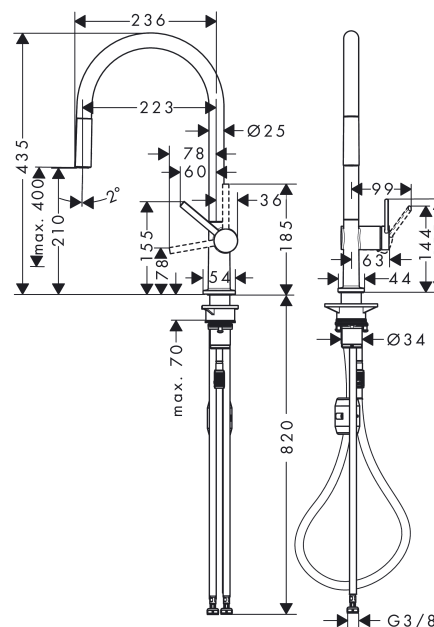

Talis M54

Single lever kitchen mixer 210, pull-out spout, 1jet

Surfaces: **Matt Black** Article Number: **72802670**

Description

product features

- ComfortZone 210
- swivel range adjustable in 4 steps 60°, 110°, 150° or 360°
- normal spray
- quick connect hose
- connection dimension: DN15
- maximum flow rate at 3 bar: 7 l/min
- ceramic cartridge
- connection type: G 3/8 connections
- temperature limitation adjustable
- integrated non-return valve
- suitable for continuous flow water heaters

Technology

Design awards

reddot winner 2020

reddot winner 2021

Product image

Scale drawing

Flowchart

Talis M54
 Single lever kitchen mixer 210, pull-out spout, 1jet
 Surfaces: **Matt Black** Article Number: **72802670**

Exploded Drawing

Year of production: >04/20

Talis M54

Single lever kitchen mixer 210, pull-out spout, 1jet

Surfaces: **Matt Black** Article Number: **72802670**

Spare part list

Year of production: >04/20

Pos.	Description	Article Number	Price	PU
1	spout cpl.	93739670	-	1
2	O-ring 8x2	98112000	-	1
3	handspray	93747670	-	1
4	filter	98516000	-	1
5	non return valve DW 10	96456000	-	1
6	aerator M24x1 (7 l/min)	95965000	-	1
7	special tool	95158000	-	1
8	set of lever collars	98365000	-	1
9	O-ring 19x2	98426000	-	1
10	O-ring 20x1,5	98197000	-	1
11	handle	93736670	-	1
12	hollow set screw M5x5	98446000	-	1
13	screw cover	93735610	-	1
14	flange	93737670	-	1
15	nut	93738000	-	1
16	O-ring 25x1,5	98146000	-	1
17	O-ring 30x1,5	98433000	-	1
18	O-ring 29x2	98391000	-	1
19	cartridge, assy	93740000	-	1
20	O-ring 36x3	98052000	-	1
21	support	97523000	-	1
22	fixing set (Ø 34)	95049000	-	1
23	lever collar	97548000	-	1
24	weight	92500000	-	1
25	hose	93745000	-	1
26	hose	93744000	-	1
27	O-ring 7x1,5	98422000	-	1
28	connection hose 900 mm M8x0,75 G3/8	93746000	-	1
29	O-ring 6,6x1,6	93019000	-	1