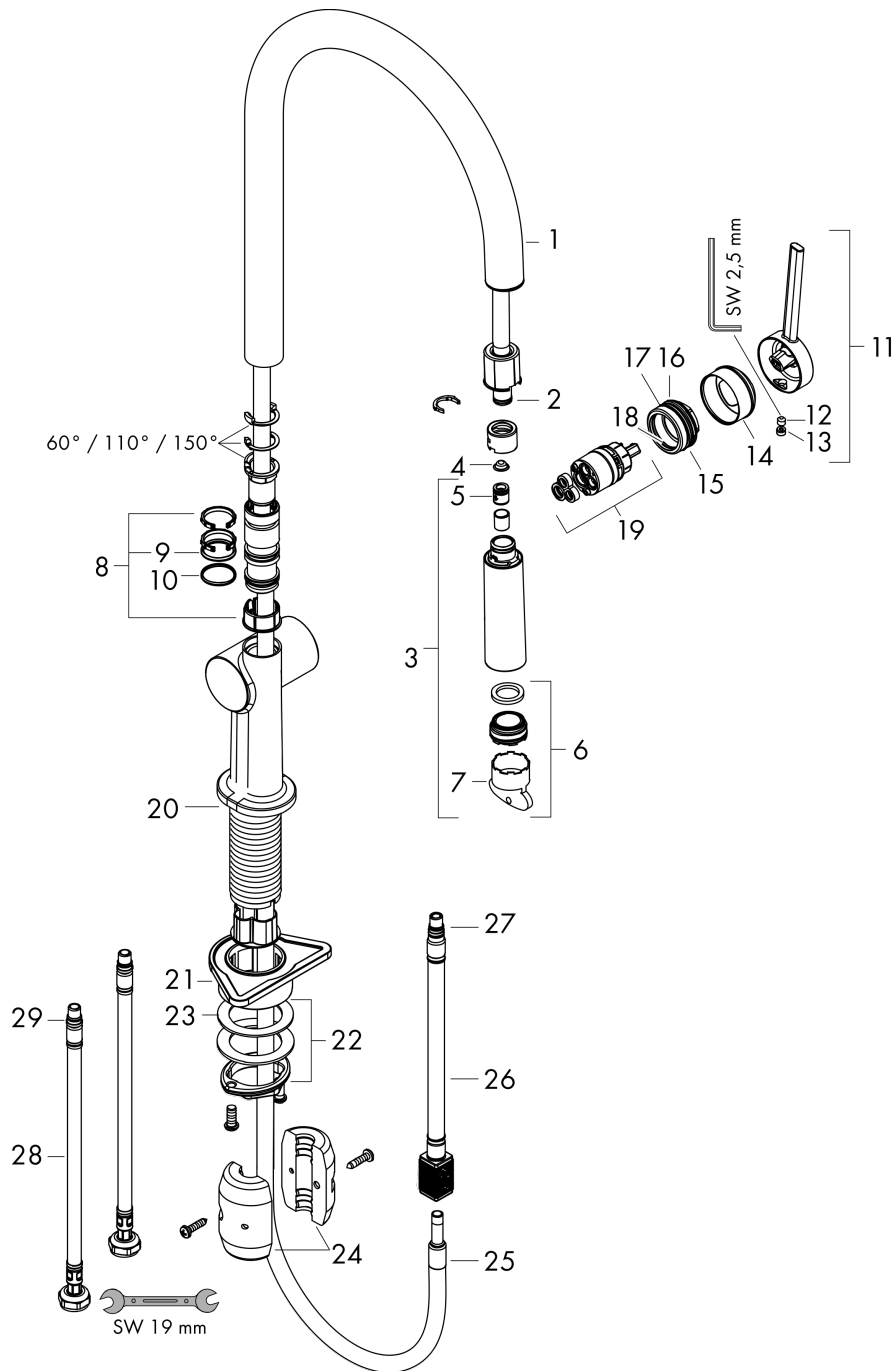

Talis M54

Single lever kitchen mixer 210, pull-out spout, 1jet

Surfaces: **Matt Black** Article Number: **72802670**

Description

product features

- ComfortZone 210
- swivel range adjustable in 4 steps 60°, 110°, 150° or 360°
- normal spray
- quick connect hose
- connection dimension: DN15
- maximum flow rate at 3 bar: 7 l/min
- ceramic cartridge
- connection type: G 3/8 connections
- temperature limitation adjustable
- integrated non-return valve
- suitable for continuous flow water heaters

Technology

Design awards

reddot winner 2020

reddot winner 2021

Product image

Scale drawing

Flowchart

Talis M54
 Single lever kitchen mixer 210, pull-out spout, 1jet
 Surfaces: **Matt Black** Article Number: **72802670**

Exploded Drawing

Year of production: >04/20

Talis M54

Single lever kitchen mixer 210, pull-out spout, 1jet

Surfaces: **Matt Black** Article Number: **72802670**

Spare part list

Year of production: >04/20

Pos.	Description	Article Number	Price	PU
1	spout cpl.	93739670	-	1
2	O-ring 8x2	98112000	-	1
3	handspray	93747670	-	1
4	filter	98516000	-	1
5	non return valve DW 10	96456000	-	1
6	aerator M24x1 (7 l/min)	95965000	-	1
7	special tool	95158000	-	1
8	set of lever collars	98365000	-	1
9	O-ring 19x2	98426000	-	1
10	O-ring 20x1,5	98197000	-	1
11	handle	93736670	-	1
12	hollow set screw M5x5	98446000	-	1
13	screw cover	93735610	-	1
14	flange	93737670	-	1
15	nut	93738000	-	1
16	O-ring 25x1,5	98146000	-	1
17	O-ring 30x1,5	98433000	-	1
18	O-ring 29x2	98391000	-	1
19	cartridge, assy	93740000	-	1
20	O-ring 36x3	98052000	-	1
21	support	97523000	-	1
22	fixing set (Ø 34)	95049000	-	1
23	lever collar	97548000	-	1
24	weight	92500000	-	1
25	hose	93745000	-	1
26	hose	93744000	-	1
27	O-ring 7x1,5	98422000	-	1
28	connection hose 900 mm M8x0,75 G3/8	93746000	-	1
29	O-ring 6,6x1,6	93019000	-	1